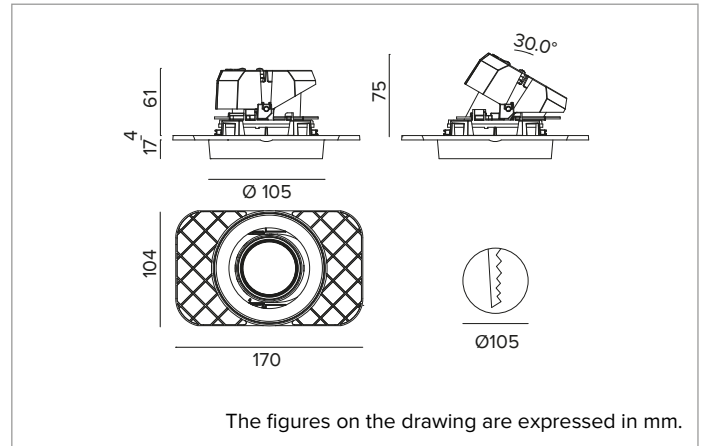

### Adjustable recessed LED projector in a trimless version

		3500K	H(m)	D(m)	Emax(lx)	
		Ra90			31°	
		Fixture Power	20W	1	0.56	5795
		Source Flux	2356lm	2	1.12	1449
		Fixture Flux	1821lm	3	1.67	644
		Efficacy	91lm/W	4	2.23	362
TS1306	Imax=2459cd/klm	Imax	5795cd	5	2.79	232